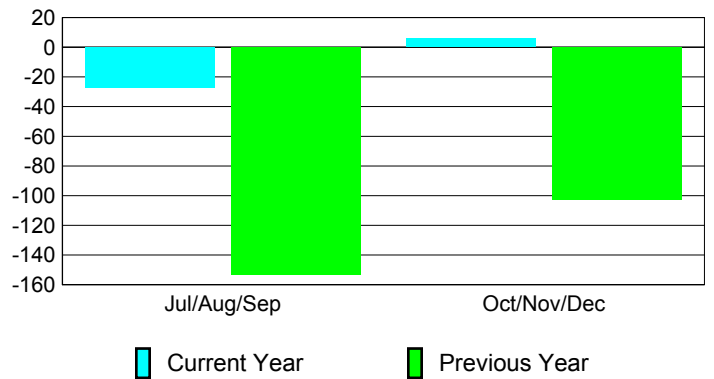

Comparison of Membership Gain/Loss

Current Year Compared to the Previous Year