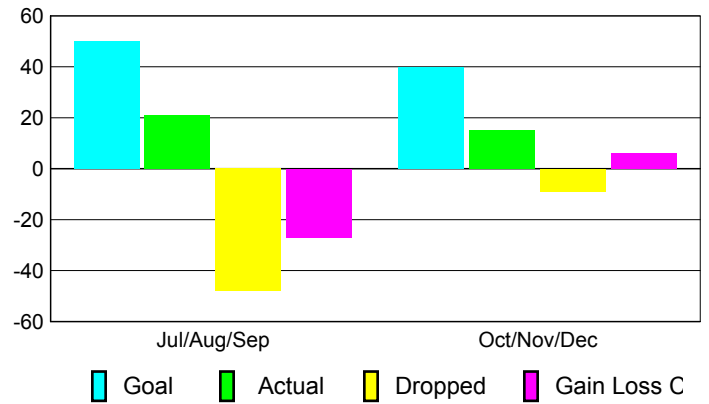

Membership Results 2010-2011

Goal, New, Dropped, Gain/Loss