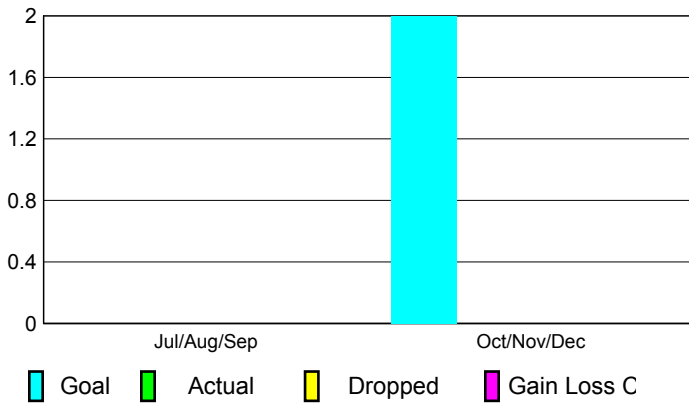

2010-2011 GMT Reports for District (or Undistricted) **District 305 S2**

GMT: **NARESH KUMAR AGGARWAL**

Location: **PAKISTAN**

GMT CA: **6**

CLUBS

Club Results
2010-2011

Clubs
2009-2010

Month	New Club Goal	Actual New Clubs	Actual Dropped Clubs	Gain/Loss of Clubs	Gain/Loss of Clubs
Jul/Aug/Sep	0	0	0	0	0
Oct/Nov/Dec	2	0	0	0	0
Totals	2	0	0	0	0

Club Results 2010-2011

Goal, New, Dropped, Gain/Loss

Comparison of Club Gain/Loss

Current Year Compared to the Previous Year

YTD Status Quo Clubs 2010-2011

Status Quo Clubs Compared to Status Quo Members

MEMBERSHIP